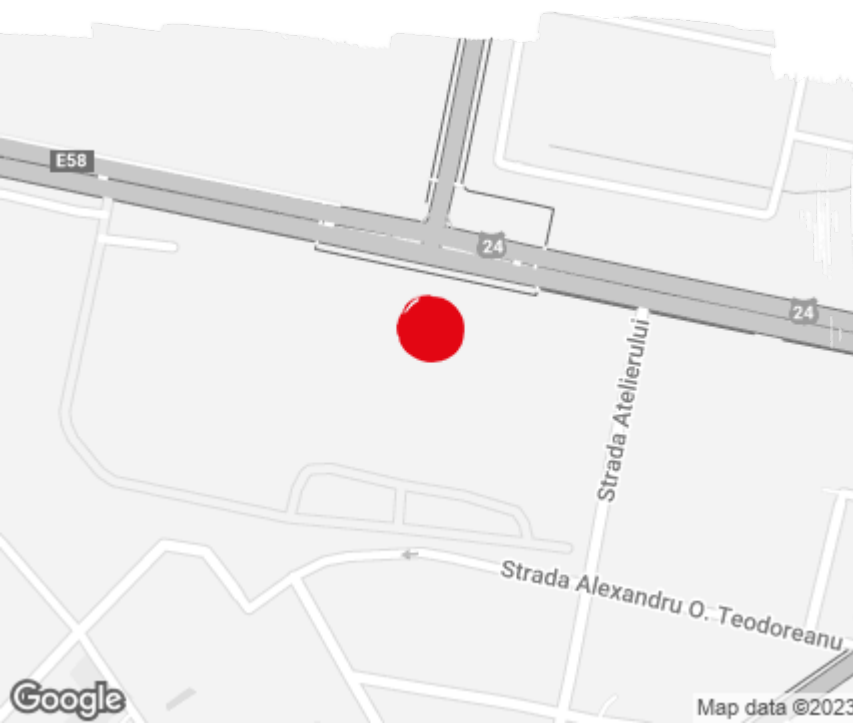

Location

Available space

Building completely leased